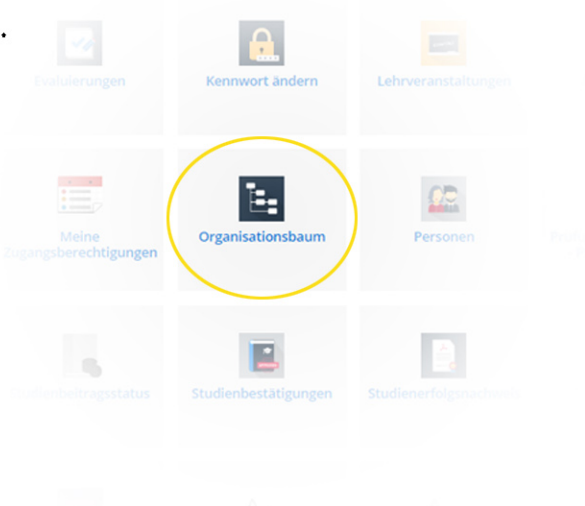

a calendar-view in AkademieOnline

that shows **all available LVs** of KB or GK or KKP

Made by ÖH-StV-IKL
SoSe2024

On the homepage of AkademieOnline

1.

2.

3.

4.

choose your study programm

5.

choose your subject (-combination)

6.

click on the clock-item

7.

scroll down the long list of courses

8.