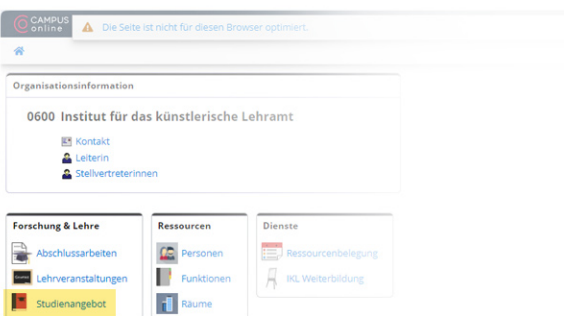

a calendar-view in AkademieOnline

that shows **all available LVs** of KB or GK or KKP

Made by ÖH-StV-IKL
SoSe2024

On the homepage of AkademieOnline

1.

2.

3.

4.

choose your study programm

5.

choose your subject (-combination)

6.

click on the clock-item

7.

scroll down the long list of courses

8.