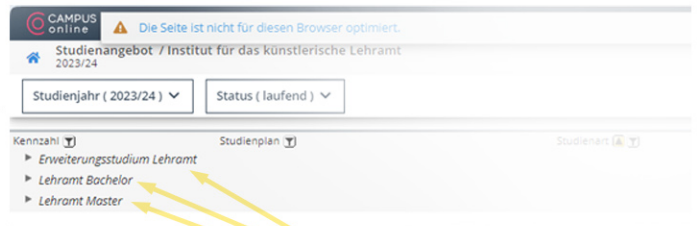

a calendar-view in AkademieOnline

that shows **all available LVs** of KB or GK or KKP

Made by ÖH-StV-IKL
SoSe2024

On the homepage of AkademieOnline

1.

2.

3.

4.

choose your study programm

5.

choose your subject (-combination)

6.

click on the clock-item

7.

scroll down the long list of courses

8.