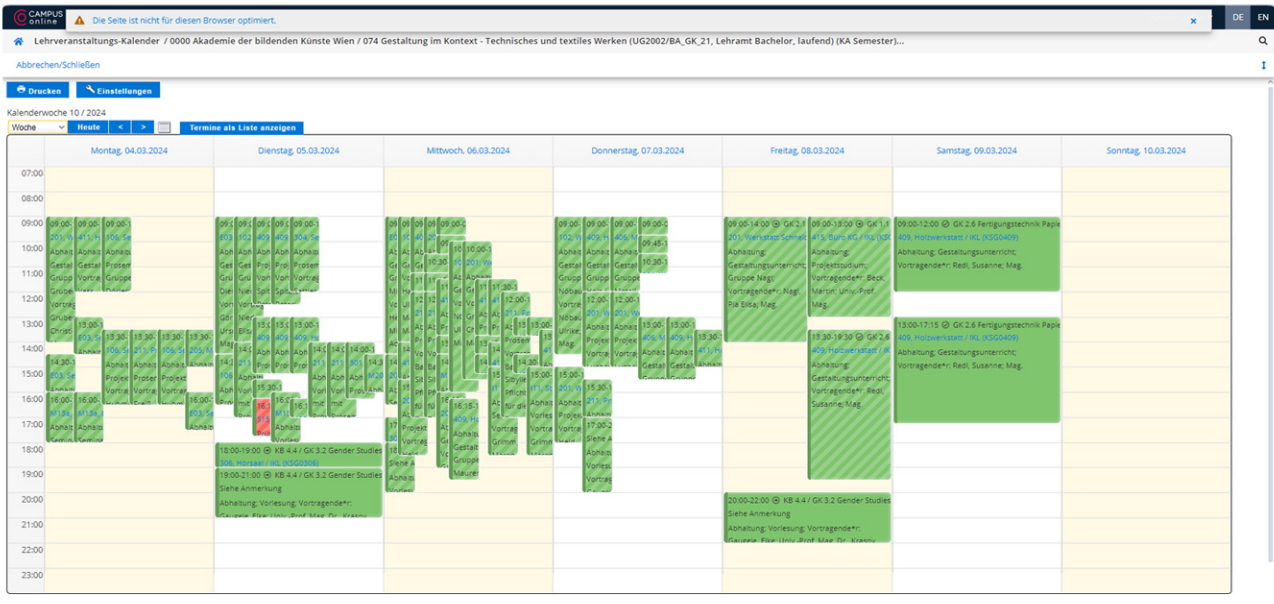

a calendar-view in AkademieOnline

that shows **all available LVs** of KB or GK or KKP

Made by ÖH-StV-IKL
SoSe2024

On the homepage of AkademieOnline

1.

2.

3.

4.

choose your study programm

5.

choose your subject (-combination)

6.

click on the clock-item

7.

scroll down the long list of courses

8.